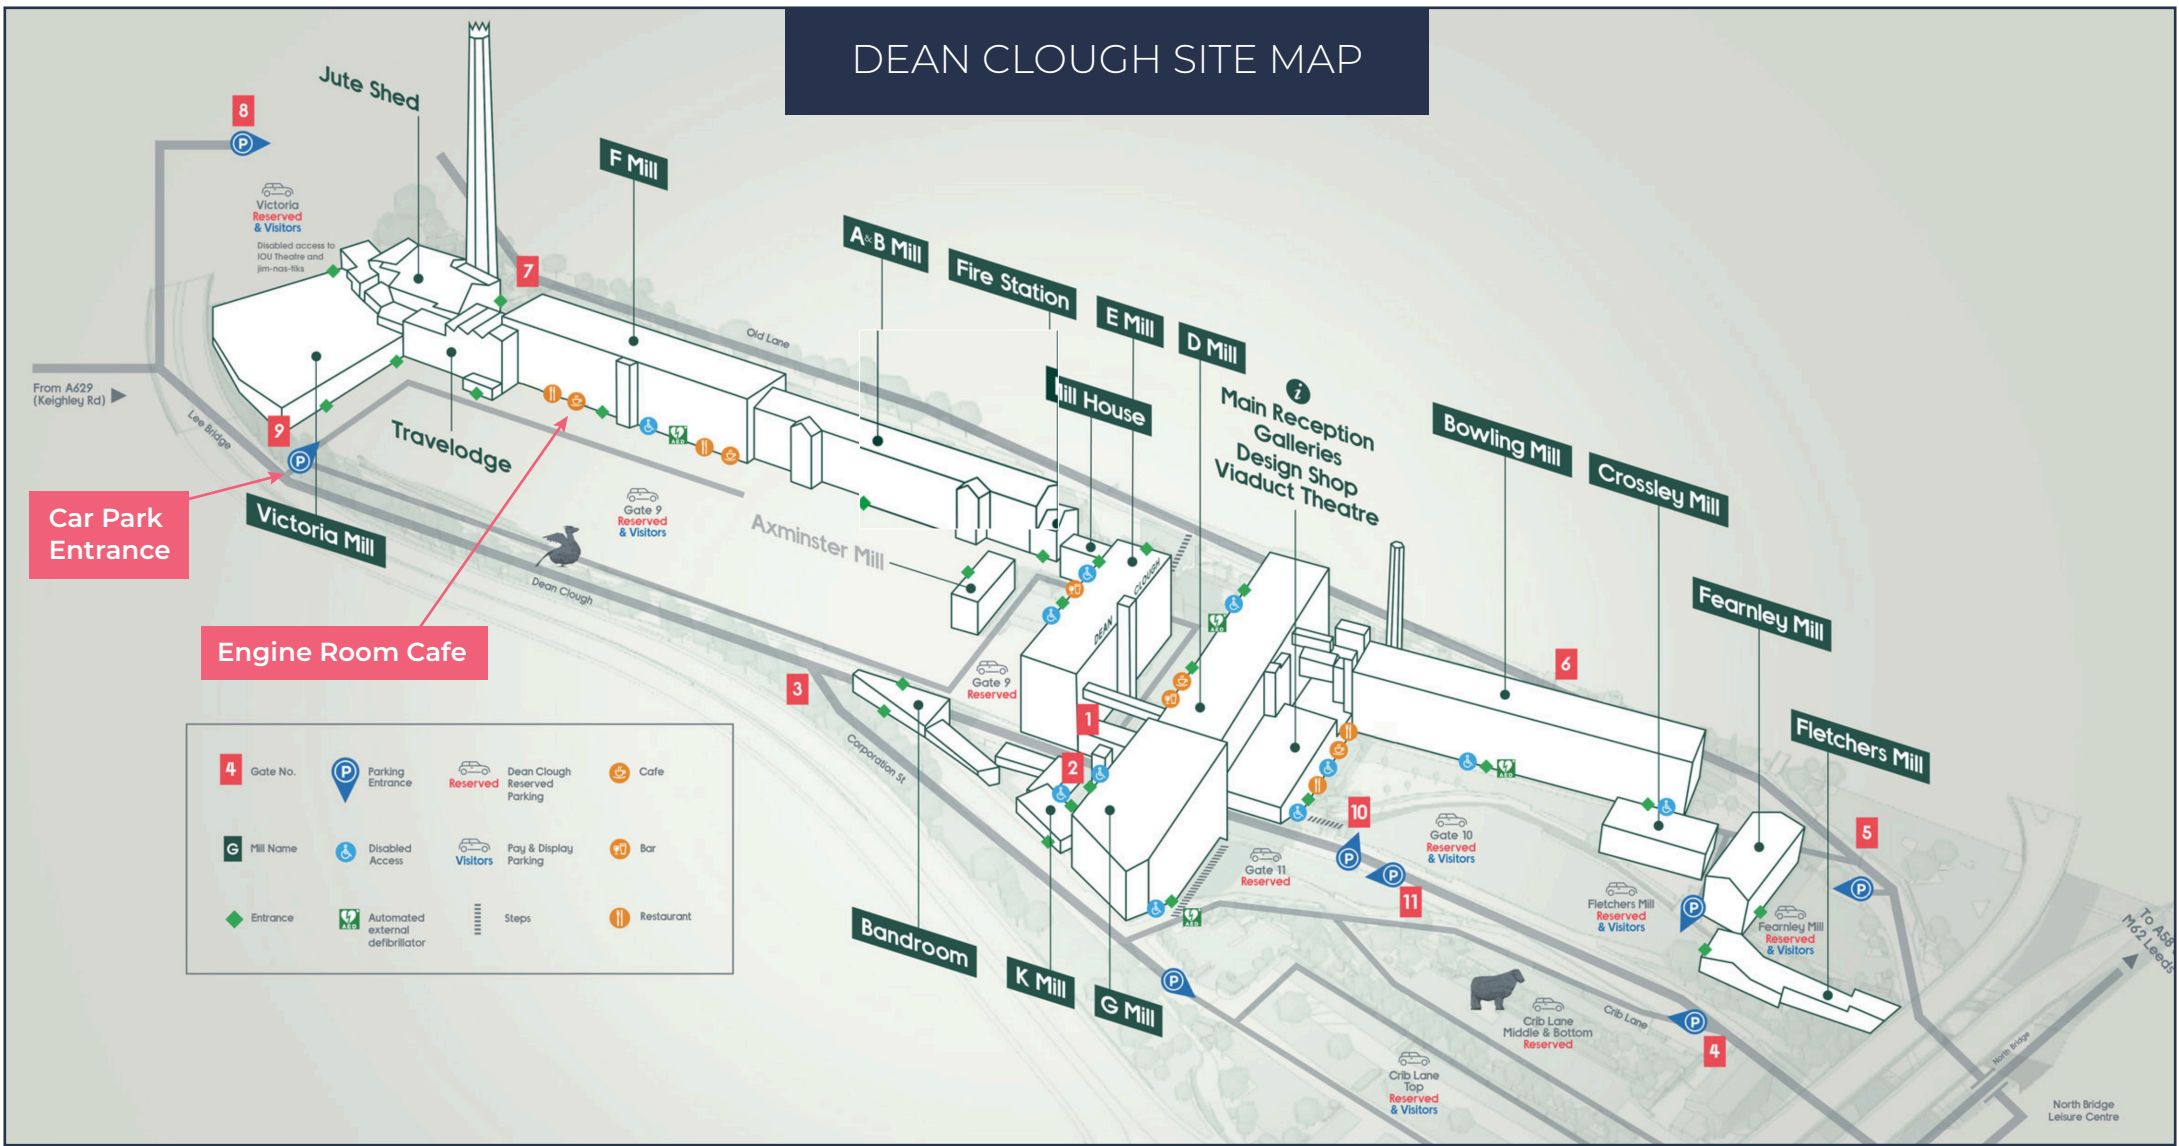

# DEAN CLOUGH SITE MAP

## CALLIGRAPHY WORKSHOP LOCATION

[www.ellieshopovasmith.co.uk](http://www.ellieshopovasmith.co.uk)

The workshop will take place at:  
**The Engine Room Cafe**  
F Mill • Dean Clough • Halifax • HX3 5AX

Use **Gate 9** to the car park.

**Parking is free** on weekends.

*See you soon!*

ELLIE  
SHOPOVA  
-SMITH  
CALLIGRAPHY  
LETTERING  
DESIGN